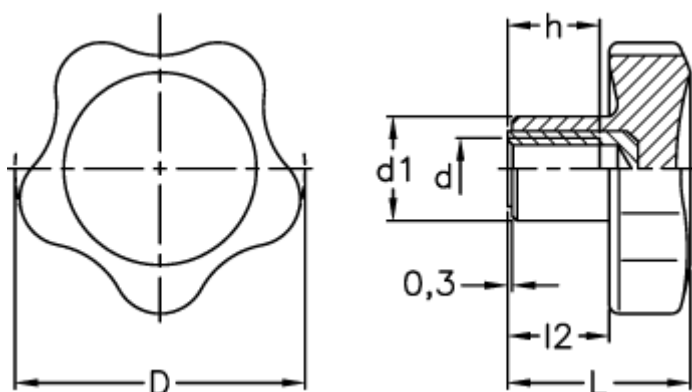

Data Sheet

Article number: 2302151702

Description: E+G Lobe knob
VC.692/32 S-M6-CLEAN

Measures

D	= 32
d1	= 14
d 6H	= M6
h	= 10
L	= 22.5
l2	= 12.5